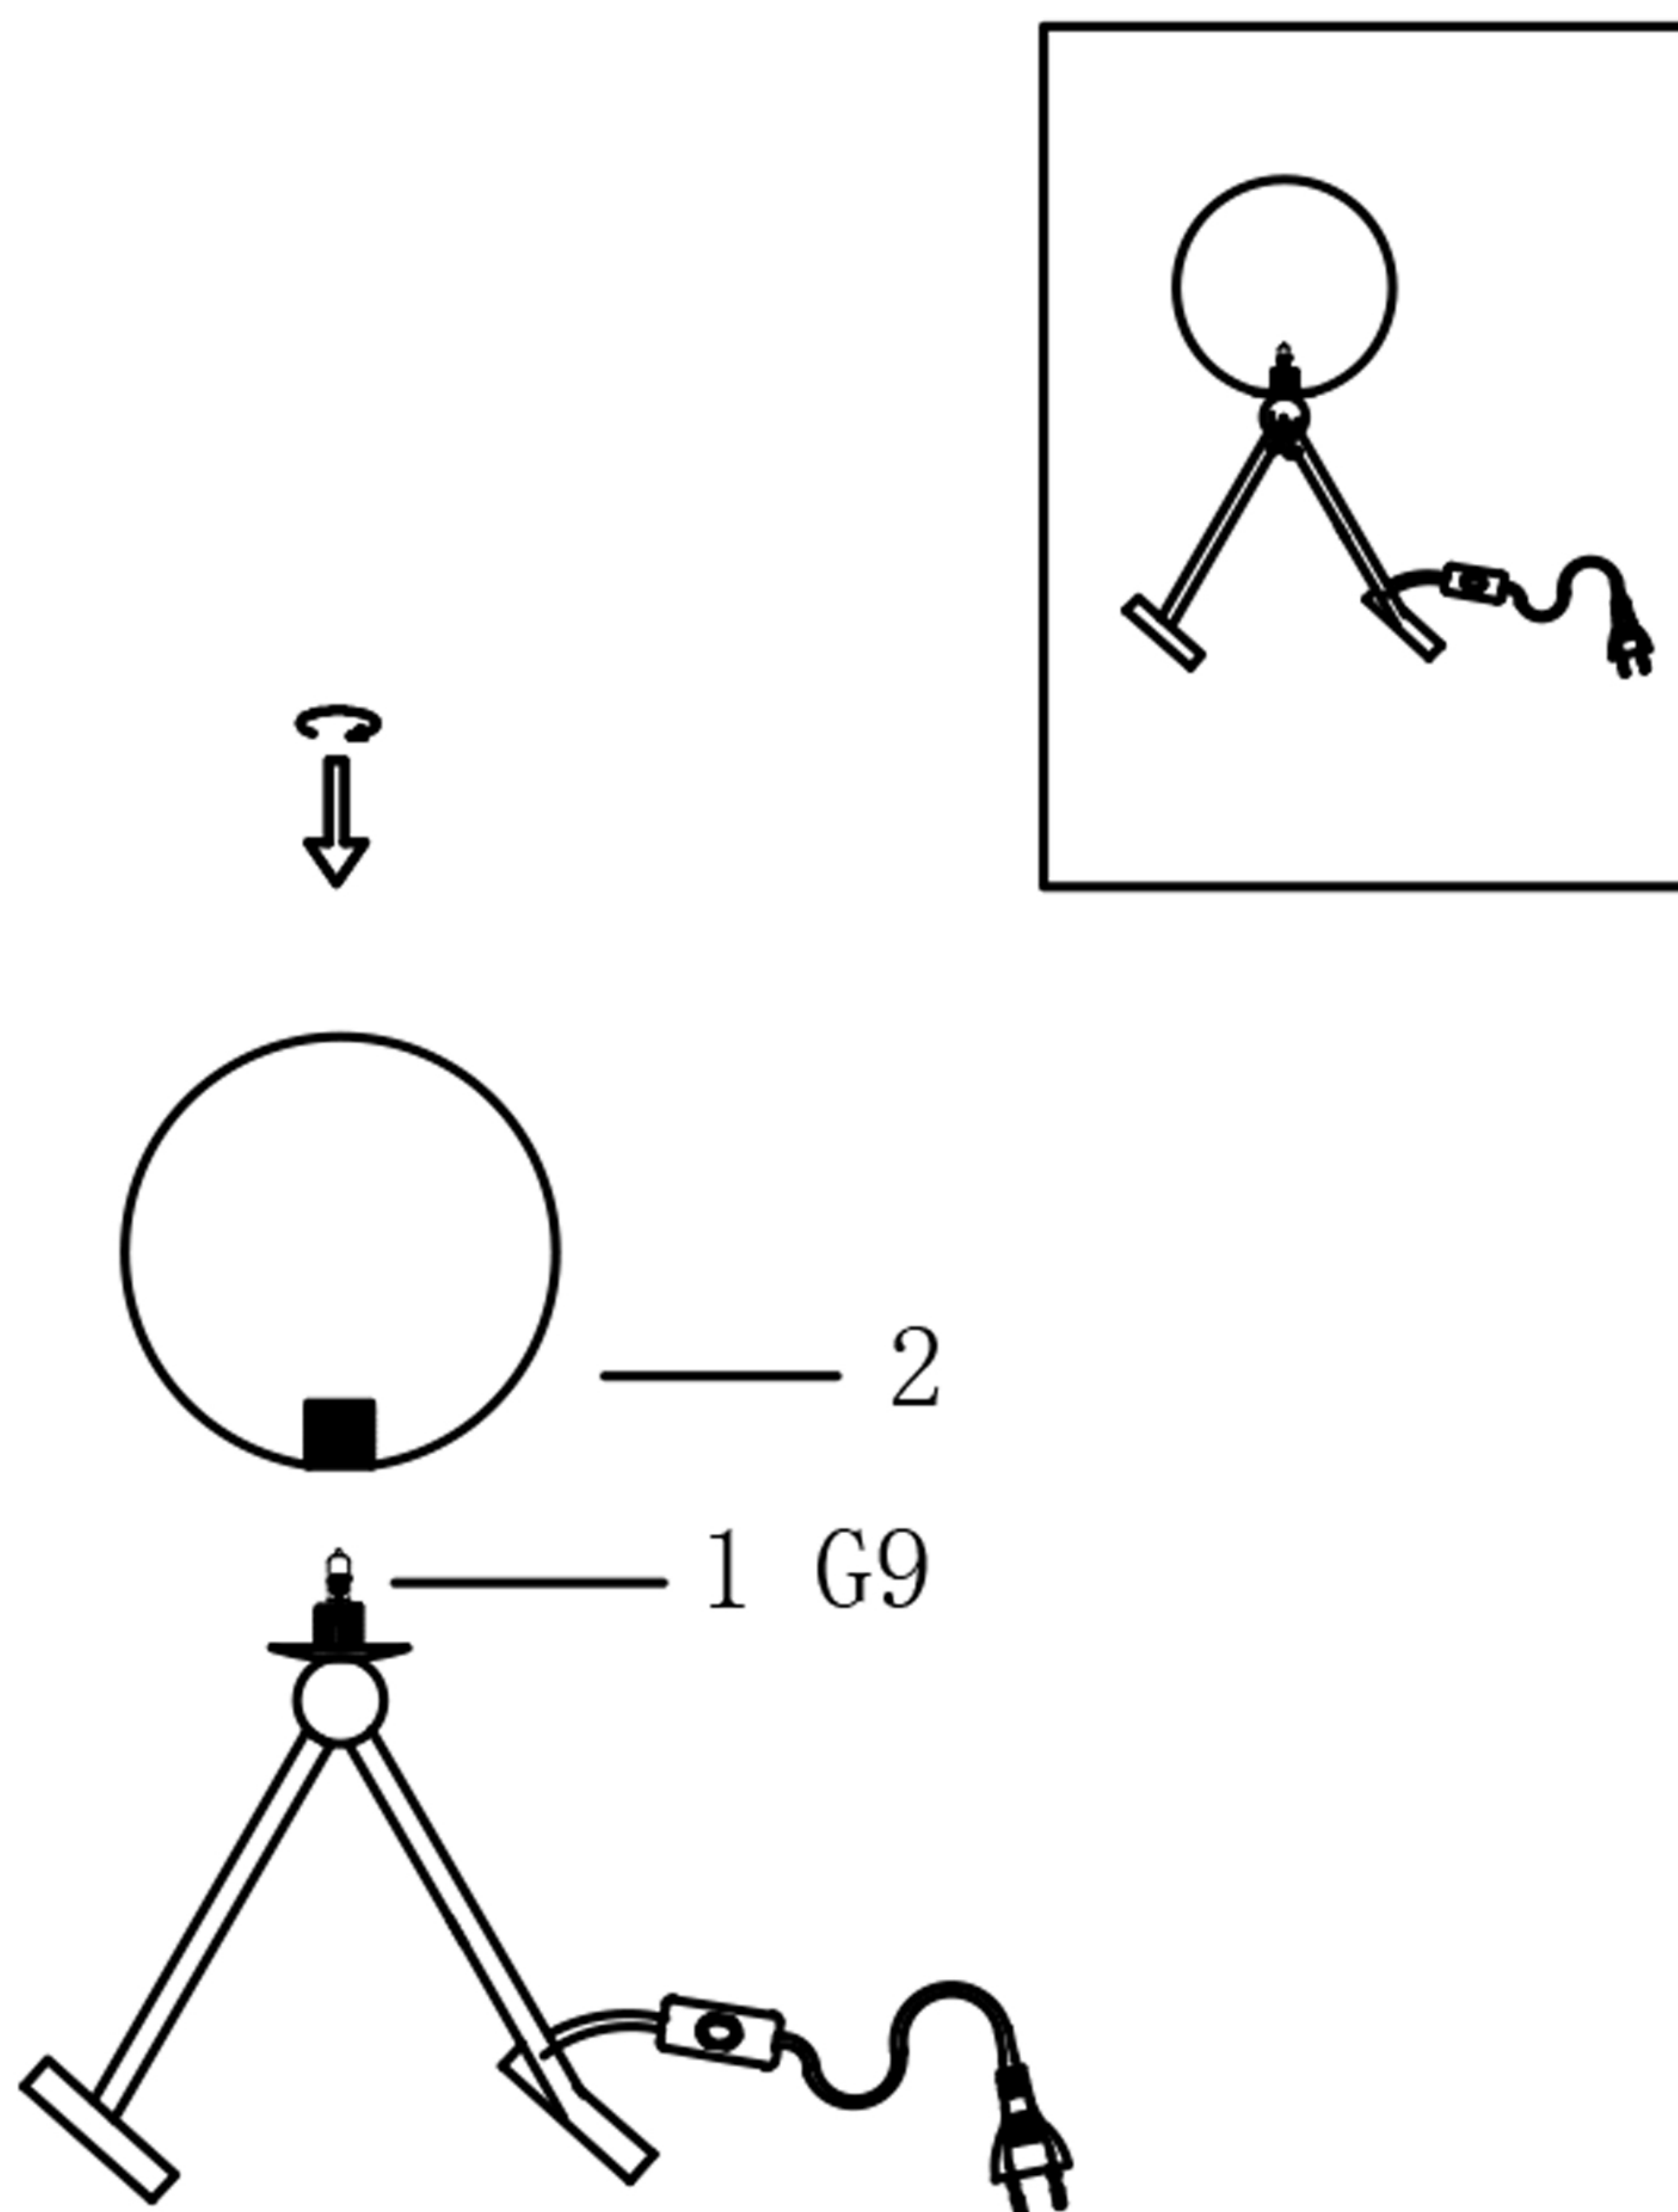

## Specification of installation

In order to ensure safety use, please notice the following items:

- Read and understand the whole Specification.
- Suitable for the use of 220~240V and 50~60Hz.
- Please wear gloves as installment and avoid rot on the surface of plating.
- Must be installed on the fixed places and be checked annually.
- Please turn off the lighting source by soft cloth as cleaning prohibited to use of rotted detergent.
- Please connect with the local sales service center when there are any abnormality.

ANDRES LG1

CEILING PAN SIZE:

FIXTURE SIZE: